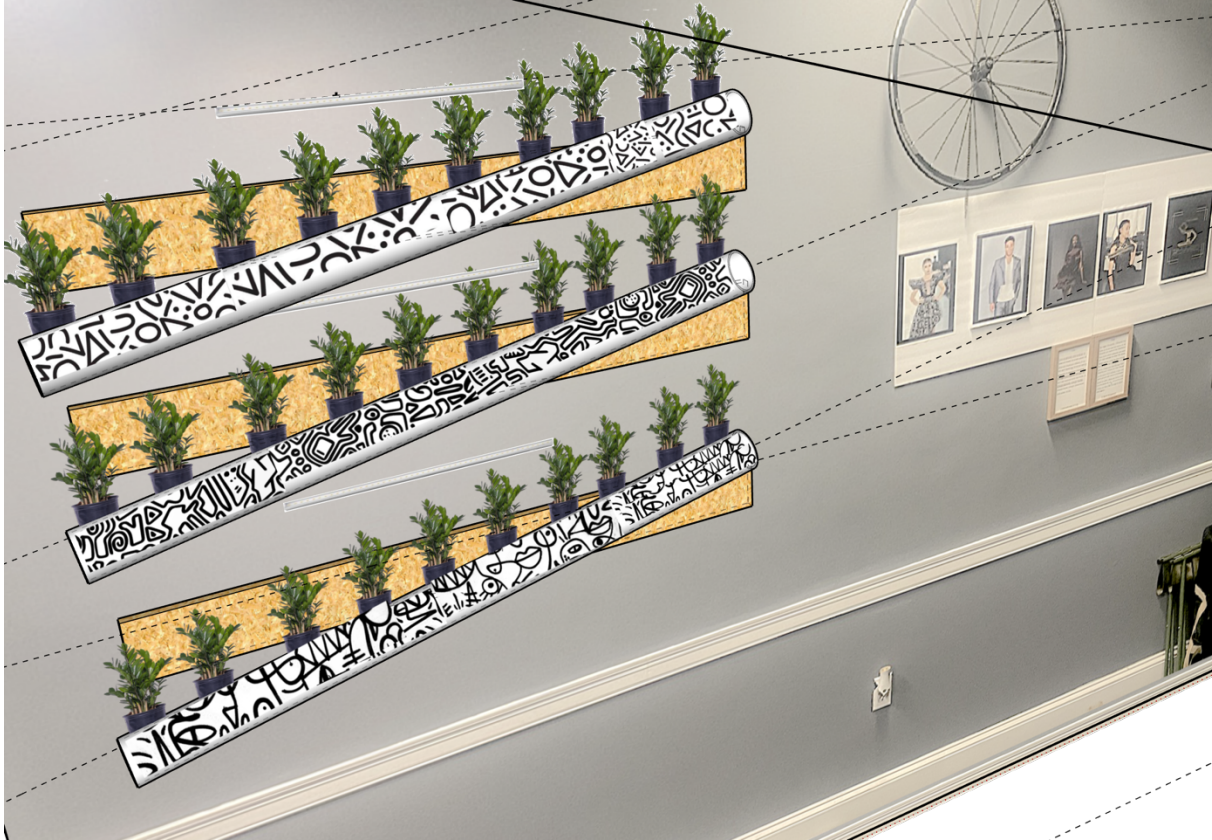

Zanzibar Gem Black + White Installation  
@ SHUUBA Design Studio

*Zamioculcas zamiifolia* more commonly known as Zanzibar Gem is a popular variety of tropical perennial houseplant native to eastern Africa. Its beautiful glossy leaves reflect black in bright light.

The current design addresses these challenges through use of 4" plastic nursery pots and humidity caps in conjunction with 2' full spectrum grow lights.

In order to make effective use of the studio space, the current dimensions of the design are limited to 4ft x 5ft.

The display's construction consists of 3 5' lengths of 4" diameter PVC pipe mounted with steel French cleats to 3 lengths of repurposed timber.

PVC is a strong material that's easy to decorate according to the needs of the studio. Black permanent marker graffiti-style tags ornament the three shelves.

As a function of supplying bright natural colored light, humidity, and air-purifying plant material, the Zanzibar Gem 30-unit nursery design will promote positive energy and a splash of color to the studio's entrance and office areas.