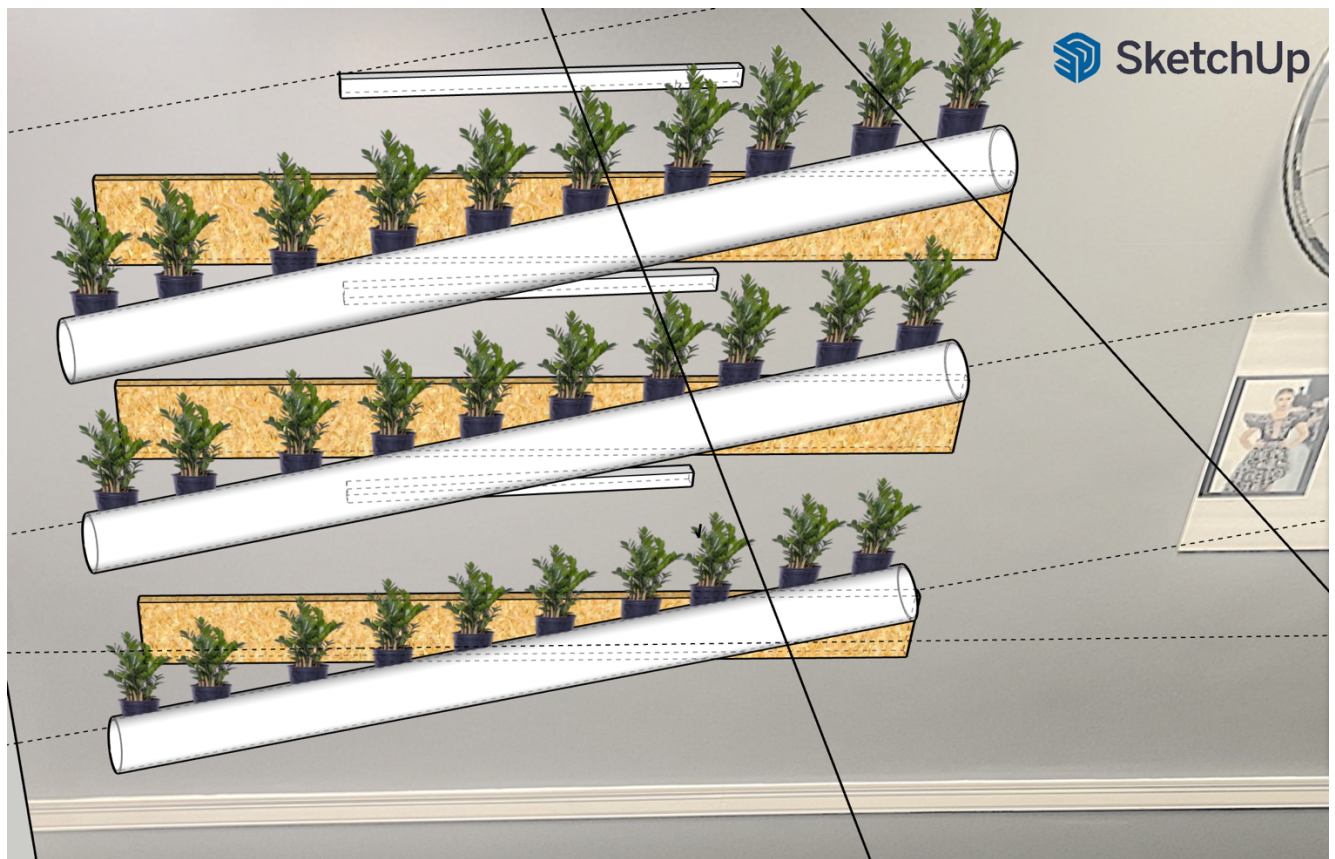

Zanzibar Gem Black + White Installation  
@ SHUUBA Design Studio

*Zamioculcas zamiifolia* more commonly known as Zanzibar Gem is a popular variety of tropical perennial houseplant native to eastern Africa. Its beautiful glossy leaves reflect black in bright light.

The current design addresses these challenges through use of 4" plastic nursery pots and humidity caps in conjunction with 2' full spectrum grow lights.

In order to make effective use of the studio space, the current dimensions of the design are limited to 4ft x 5ft.

The display's construction consists of 3 5' lengths of 4" diameter PVC pipe mounted with steel French cleats to 3 lengths of repurposed timber.

PVC is a strong material that's easy to decorate according to the needs of the studio. Black permanent marker graffiti-style tags ornament the three shelves.

As a function of supplying bright natural colored light, humidity, and air-purifying plant material, the Zanzibar Gem 30-unit nursery design will promote positive energy and a splash of color to the studio's entrance and office areas.